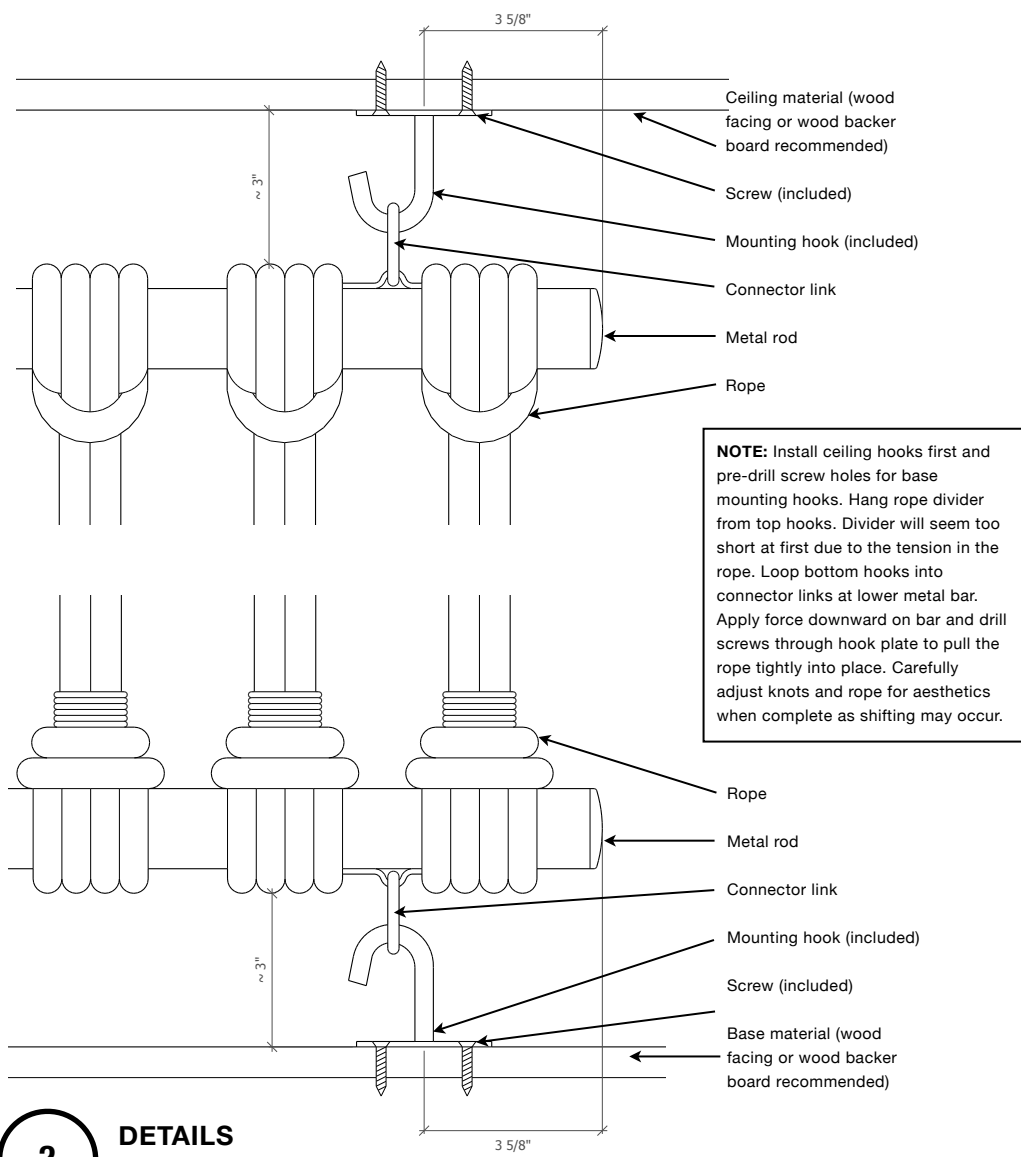

1 FRONT ELEVATION
SCALE: N/A

2 DETAILS
SCALE: N/A

BROCOLOCO

HANGING ROPE DIVIDERS

Single divider // ceiling mounting instructions.

Maintenance: blow free of dust with compressed air or vacuum as needed.

01